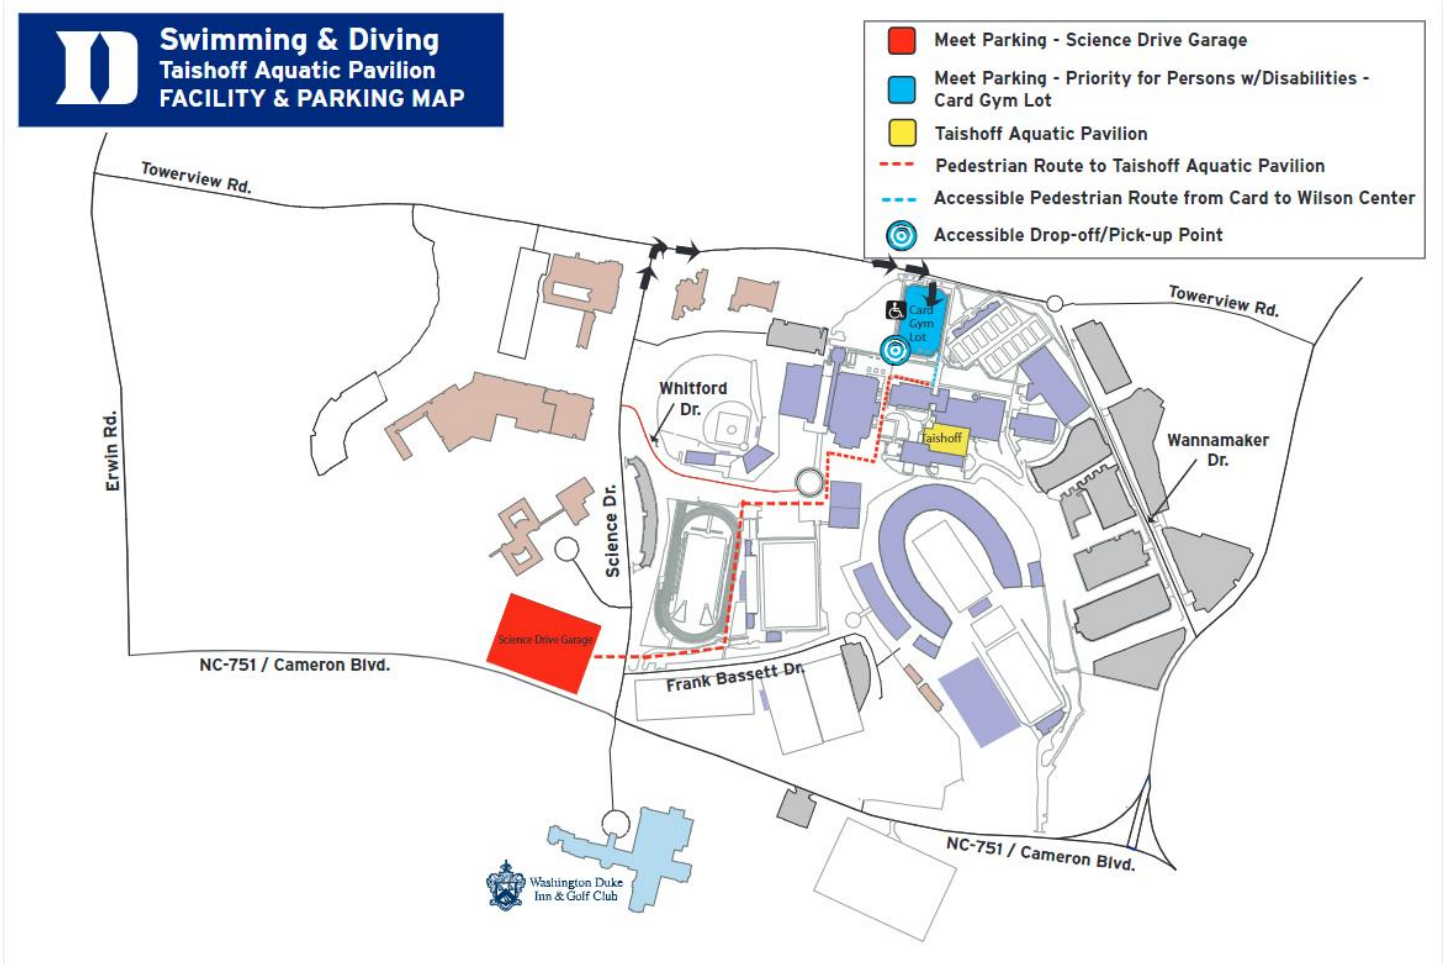

MAPS

Athletic Facilities & Parking Map

Accessible Parking for Guests with Disabilities - Located in the Card Lot. The parking lot is located right off of Towerview Rd. (GPS Address: 320 Towerview Road)

General Public Parking - Free parking is available in the Science Drive Garage right off of NC-751/Cameron Blvd. Directional signage will be posted on meet days.

** When meets coincide with Football or Basketball game days, alternate parking arrangements will be used and communicated**